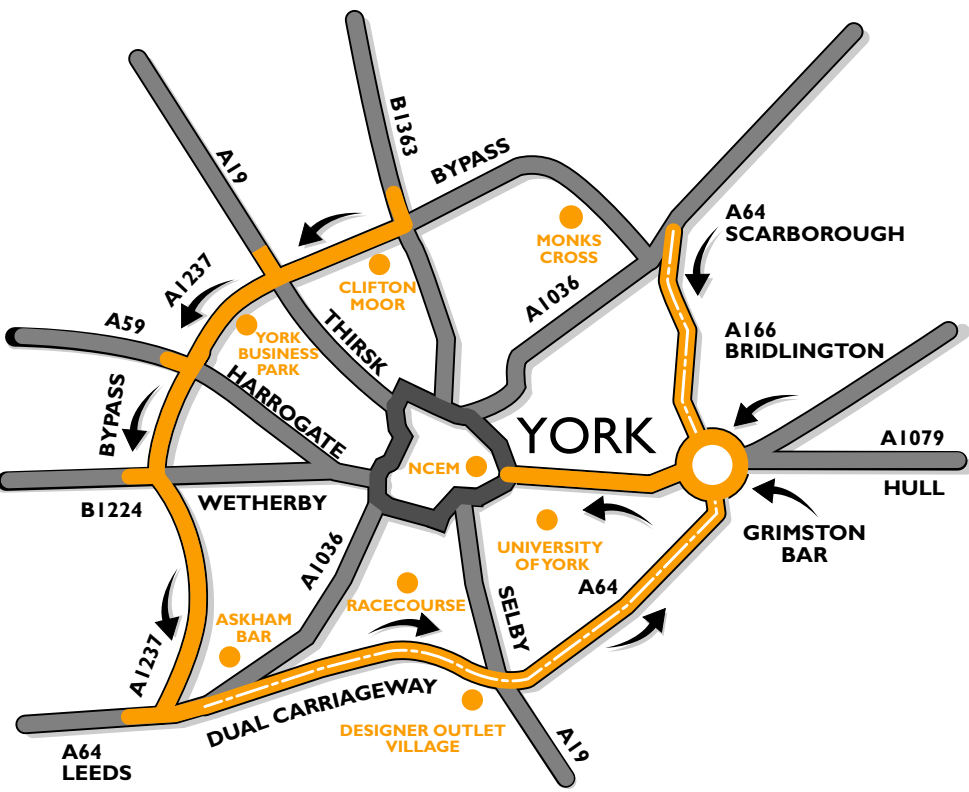

# The National Centre for Early Music

The National Centre for Early Music  
St Margaret's Church  
Walmgate, York YO1 9TL  
Tel: 01904 632220

-  **Outer Ring Road**  
Follow orange path in the direction of the arrows to Grimston Bar roundabout.  
Proceed into York via the A1079 Hull Road through Walmgate Bar.
-  **City Centre**

# The National Centre for Early Music

**GRIMSTON BAR**