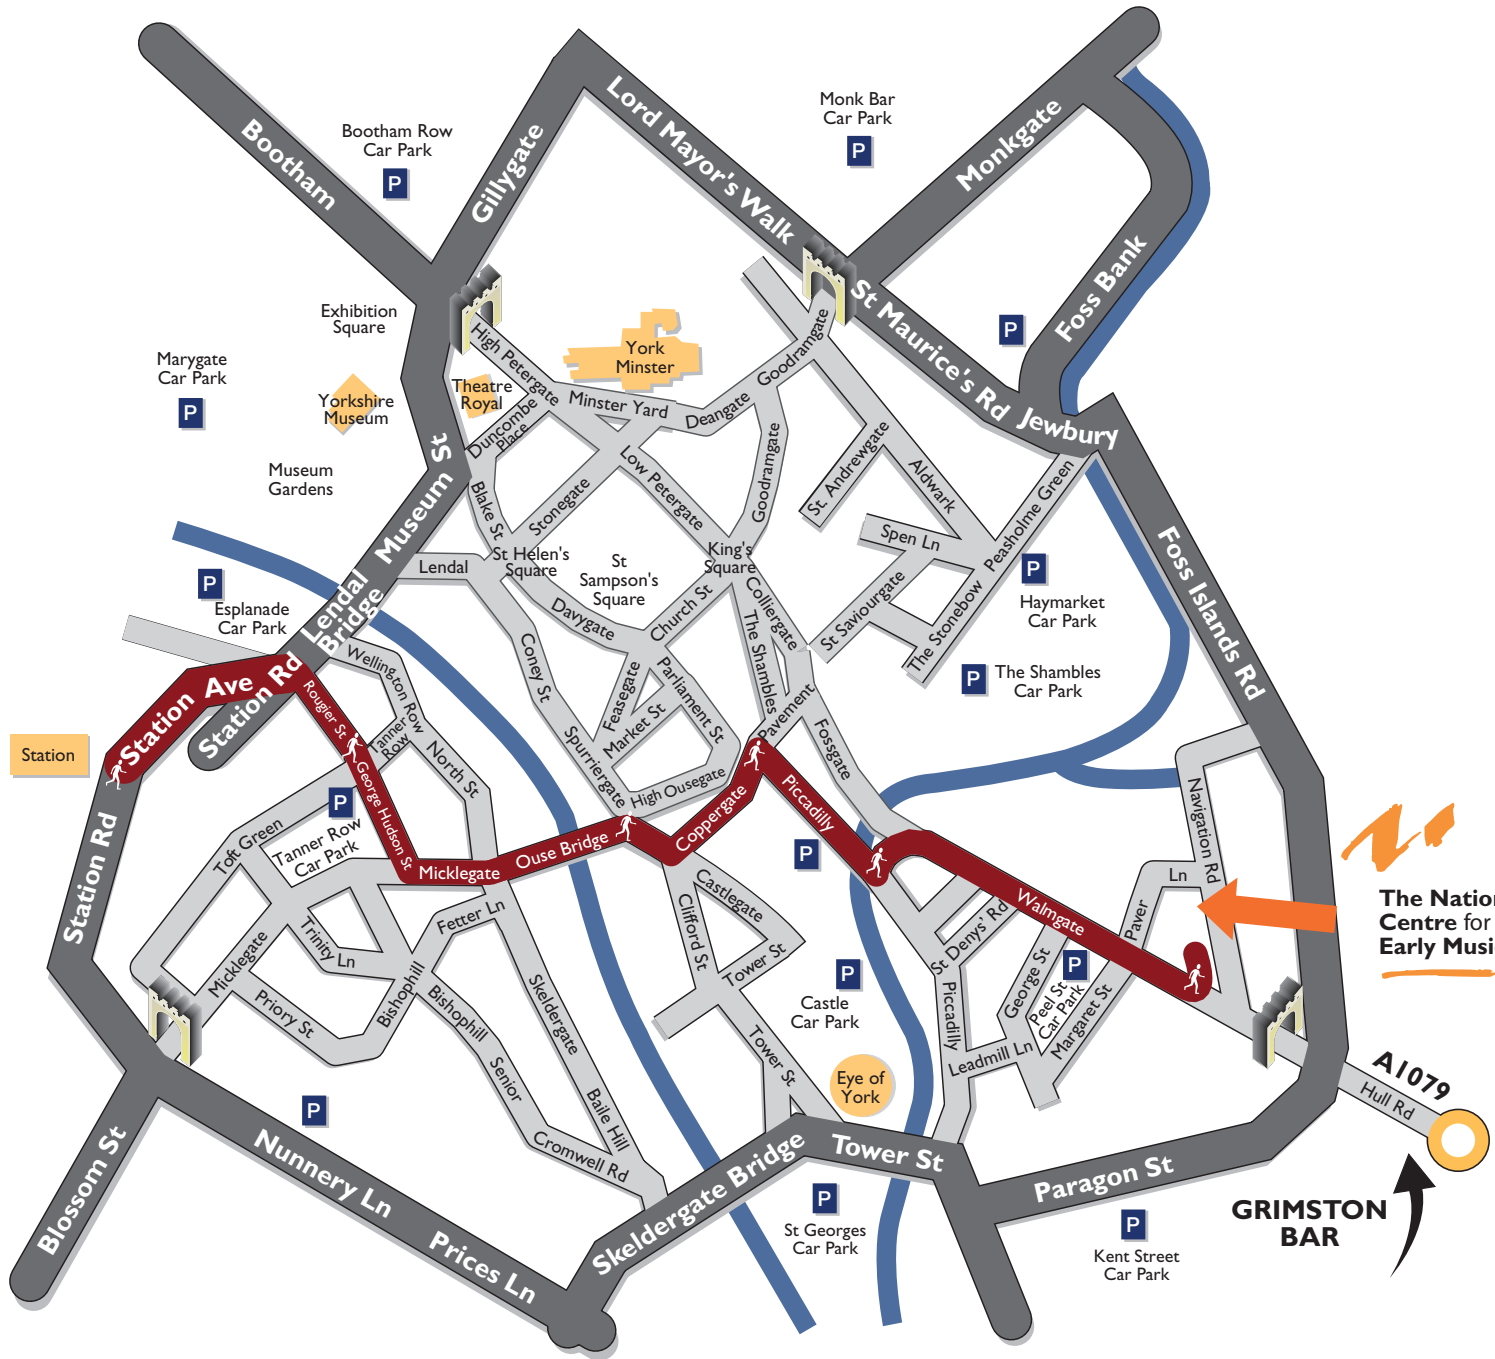

# The National Centre for Early Music

The National Centre for Early Music  
St Margaret's Church  
Walmgate, York YO1 9TL  
Tel: 01904 632220

-  **Outer Ring Road**  
Follow orange path in the direction of the arrows to Grimston Bar roundabout.  
Proceed into York via the A1079 Hull Road through Walmgate Bar.
-  **City Centre**

# The National Centre for Early Music

**GRIMSTON BAR**